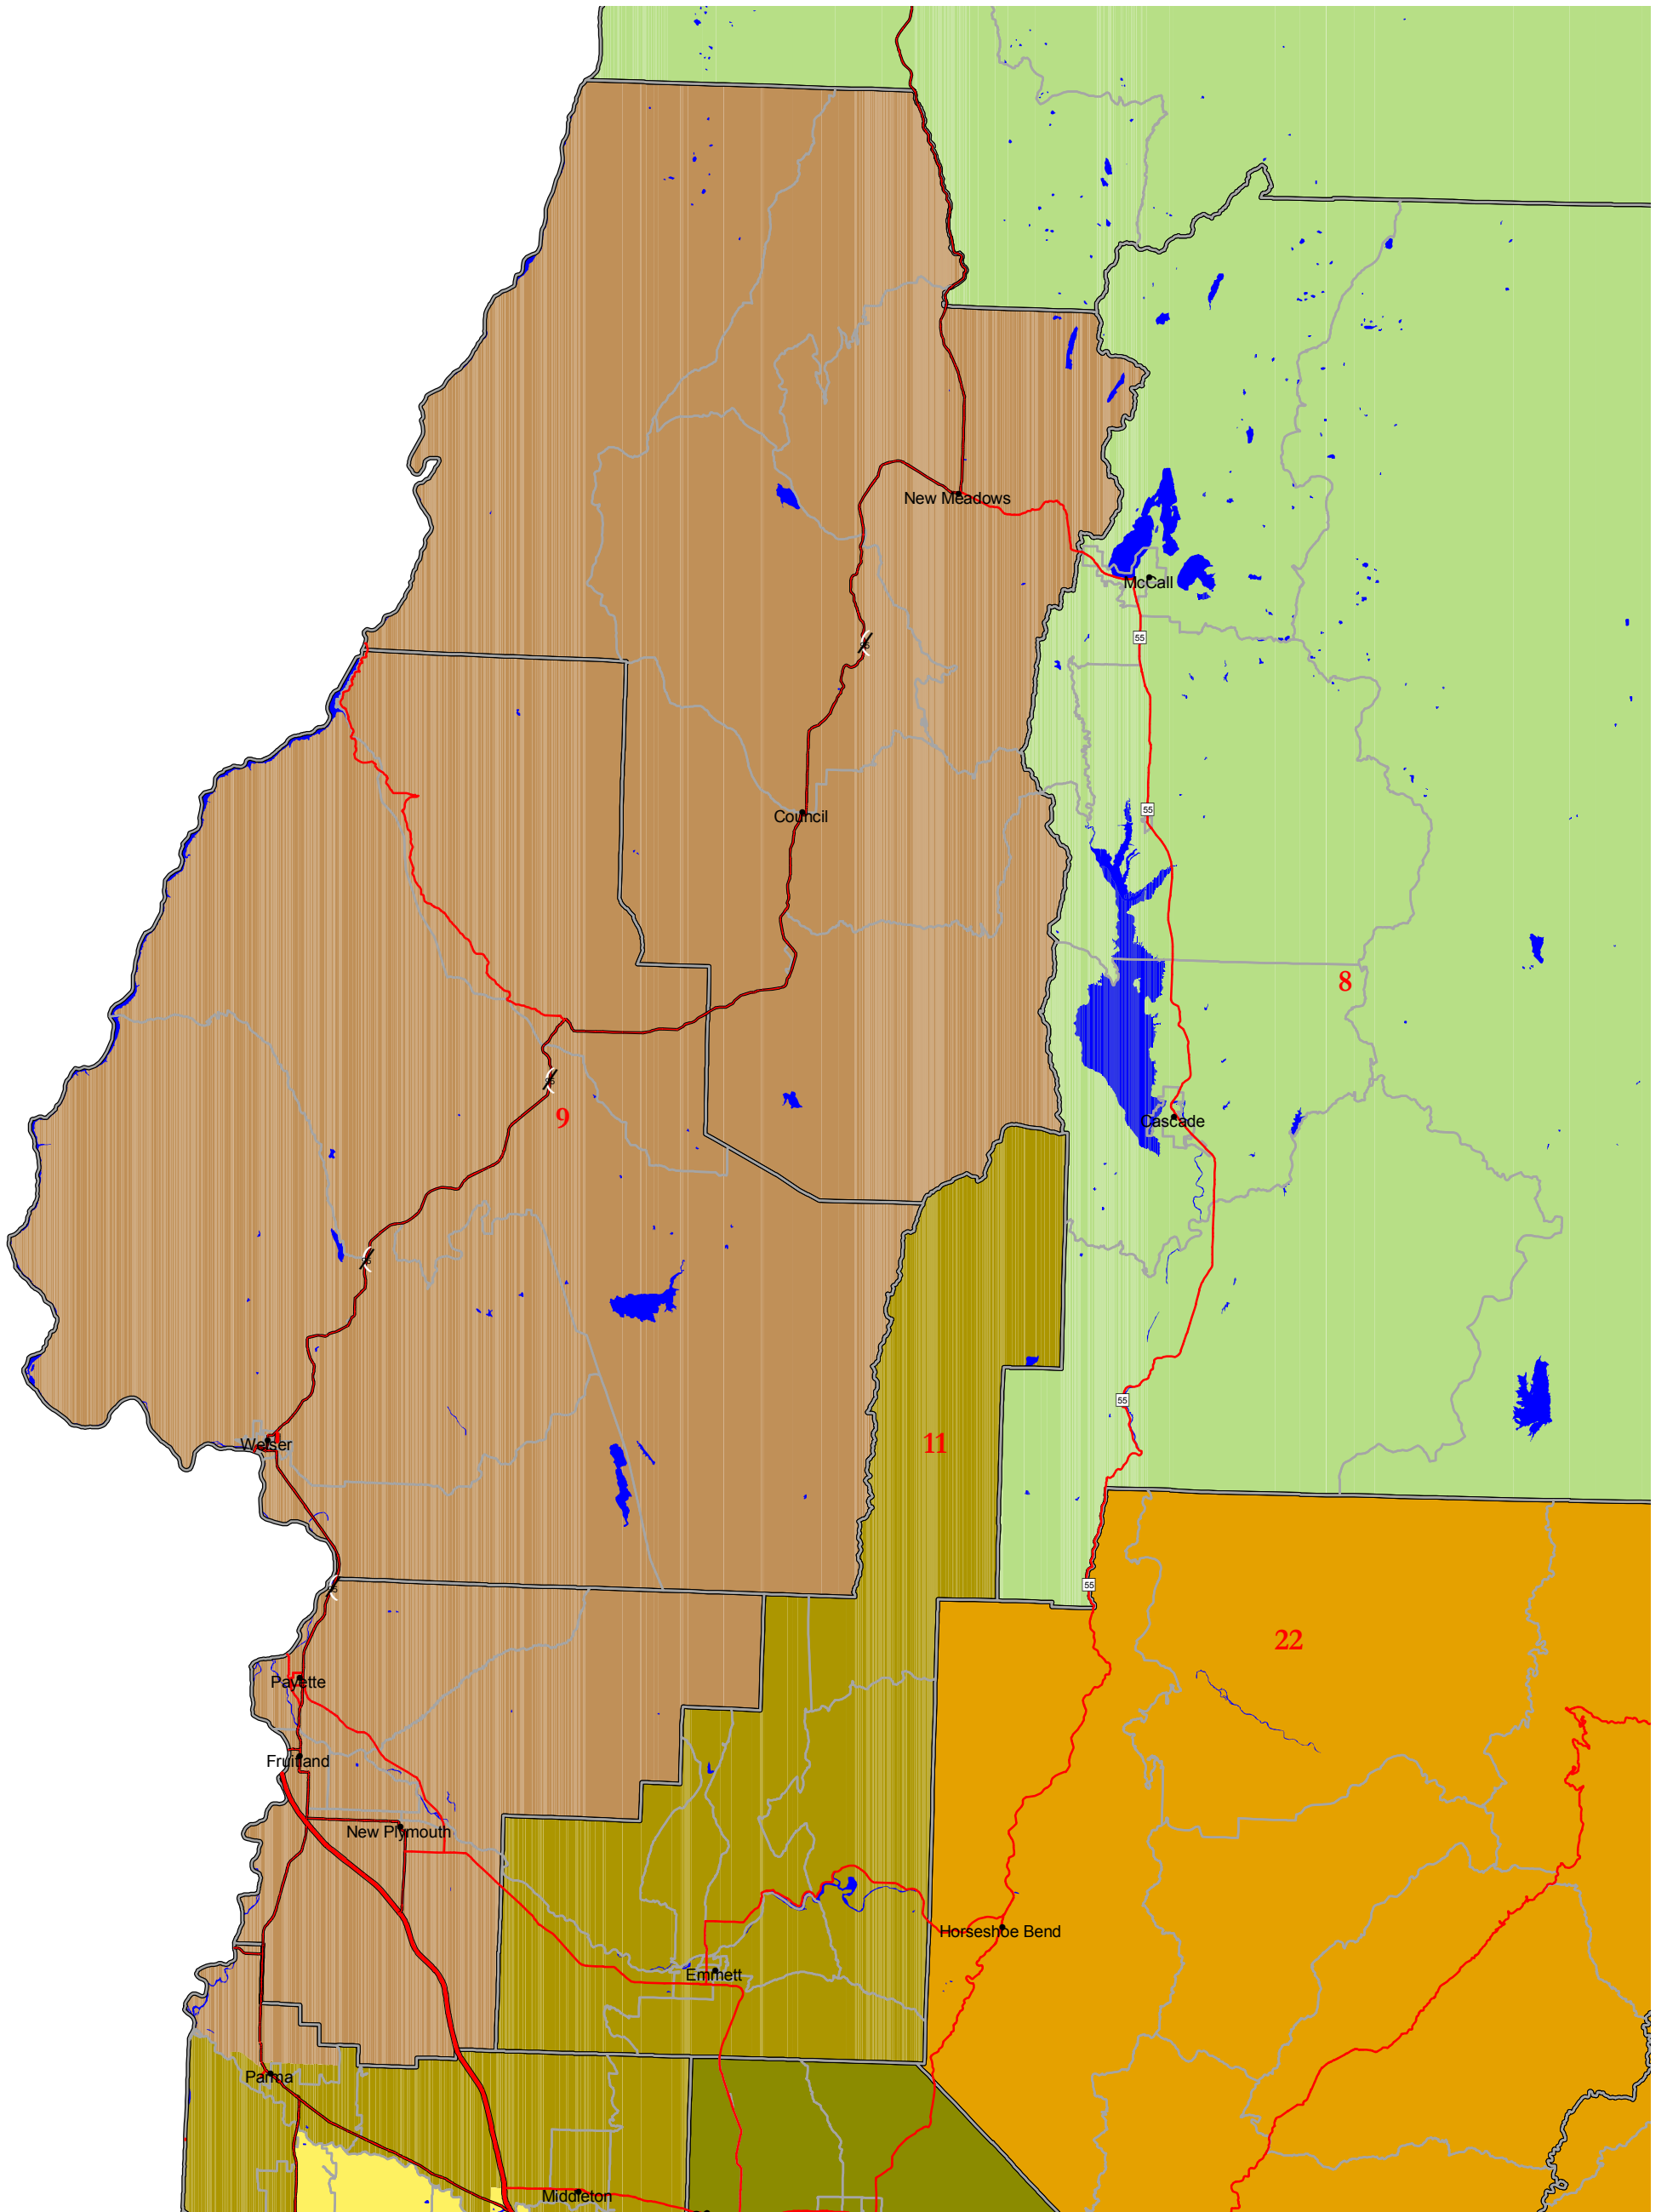

L97
Final Legislative District Plan
Adopted March 9th, 2002
District 9

Legend

Redistricting Layers

- County Boundary
- VTD Boundary

5 0 5 10 Miles